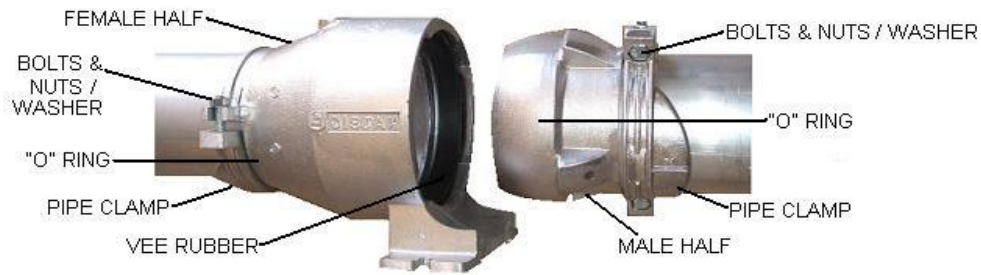

QISJAX IRRIGATION COUPLINGS & SPARES (Formerly AJAX)

QISJAX COUPLING COMPLETE

50mm (2") QISJAX Coupling Complete	AC-2
80mm (3") QISJAX Coupling Complete	AC-3
100mm (4") QISJAX Coupling Complete	AC-4
125mm (5") QISJAX Coupling Complete	AC-5

[Link](#)

QISJAX FEMALE HALF COMPLETE

50mm (2") QISJAX Female Half Complete	ACF-2
80mm (3") QISJAX Female Half Complete	ACF-3
100mm (4") QISJAX Female Half Complete	ACF-4
125mm (5") QISJAX Female Half Complete	ACF-5

[Link](#)

[Link](#)

[Link](#)

50mm (2") QISJAX Vee Rubber Fast Drain	AC2-61
80mm (3") QISJAX Vee Rubber Fast Drain	E6010
100mm (4") QISJAX Vee Rubber Fast Drain	E6137

[Link](#)

[Link](#)

[Link](#)

50mm (2") QISJAX O' Ring	E4582
80mm (3") QISJAX O' Ring	J0361
100mm (4") QISJAX O' Ring New Style 11/32" (8mm)Section	E4476
100mm (4") QISJAX O' Ring Old Style ¼" (6mm)Section	J0160
125mm (5") QISJAX O'Ring	E4429

[Link](#)

[Link](#)

[Link](#)

[Link](#)

[Link](#)

QISJAX Coupling Bolt & Nut	AC63
QISJAX Coupling Washer	AC64

[Link](#)

125mm (5") QISJAX Cast Aluminium Stop End	AC5-4
---	--------------