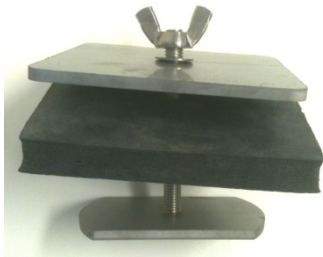

- **4" SX JR TROUGH PLUG COMPLETE**

Consists of Galvanized Steel seat & Plug which has 2 Gal. Steel pressings with a rubber sealing ring between them.

CODE	DESCRIPTION	\$ PRICE EXCL.GST	\$ PRICE INCL.GST
JRTPC	4" SX Trough Plug – Complete With Rubber & Seat	156.00	171.60
JRTPB	4" SX Plug Only – No seat, No Rubber	113.30	124.63
JRTPS	4" SX Trough Seat Only	34.60	38.06

- **NEOPRENE SPONGE TROUGH PLUG RUBBERS**

CODE	DESCRIPTION	\$ PRICE EXCL.GST	\$ PRICE INCL.GST
TPRNEO	To suit 4" JR Southern Cross Trough Plugs	18.70	20.57

- **SQUARE WASH-OUT TROUGH PLUG & RUBBERS**

CODE	DESCRIPTION	\$ PRICE EXCL.GST	\$ PRICE INCL.GST
WOPC6	Trough Plug 316 S/S 6" Square c/w Rubber	95.00	104.50
WOR6	6" x 6" Rubber Only x 3/4" thk. c/w 1/2" centre hole	17.00	18.70
WOR12	12" x 6" Rubber Only x 3/4" thk. c/w 2 x 1/2" holes	28.50	31.35