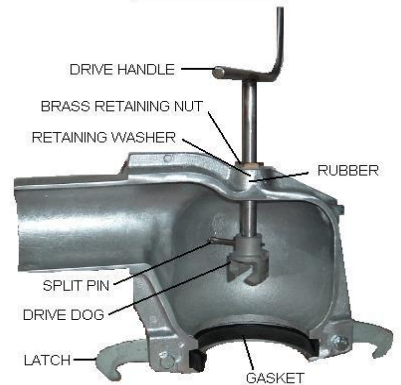

QISCROSS HYDRANT & SPARES

QISCROSS SCREWED HYDRANT (SOUTHERN CROSS TYPE)

- 80mm (3") QISCROSS Screwed Hydrant
- 100mm (4") QISCROSS Screwed Hydrant
- 125mm (5") QISCROSS Screwed Hydrant

These Screwed Hydrants are interchangeable with the Southern Cross style hydrants and feature a stainless steel spindle, top cap and sealing plate.

- QH3**
- QH4** [Link](#)
- QH5**

QISCROSS HYDRANT OUTLET (SOUTHERN CROSS TYPE)

- 80mm (3") QISCROSS Hydrant Outlet
- 100mm (4") QISCROSS Hydrant Outlet
- 125mm (5") QISCROSS Hydrant Outlet

These Hydrant Outlets are interchangeable with the Southern Cross style outlets and comes standard with stainless steel handle and cast stainless drive dog

- QO3**
- QO4** [Link](#)
- QO5**

SCREWED HYDRANT

HYDRANT OUTLET

QISCROSS SCREWED HYDRANT SPARES

- 80mm (3") Sealing Plate (Rubber coated stainless steel)
- 100mm (4") Sealing Plate (Rubber coated stainless steel)
- 125mm (5") Sealing Plate (Rubber coated stainless steel)
- Spindle Complete (Stainless Steel)(Includes QP4,QP5,QP6)
- Top Cap (Stainless Steel)
- Top Pin (Stainless Steel)
- Top O' Ring
- Brass Bush (Press Fit)

- QP0**
- QP1**
- QP2**
- QP3** [Link](#)
- QP4**
- QP5**
- QP6**
- QP14**

QISCROSS HYDRANT OUTLET SPARES

- Stainless Steel Drive Handle
- Brass Retaining Nut
- Stainless Steel Retaining Washer
- Handle Vee Seal (Rubber)
- Bottom Drive Dog (Cast Stainless Steel)
- Stainless Steel Drive Dog Split Pin
- Steel Side Latch
- 80mm (3") Outlet Gasket (use 100mm (4") QISCROSS Vee Rubber)
- 100mm (4") Outlet Gasket (use 125mm (5") QISCROSS Vee Rubber)
- 125mm (5") Outlet Gasket (use 150mm (6") QISCROSS Vee Rubber)