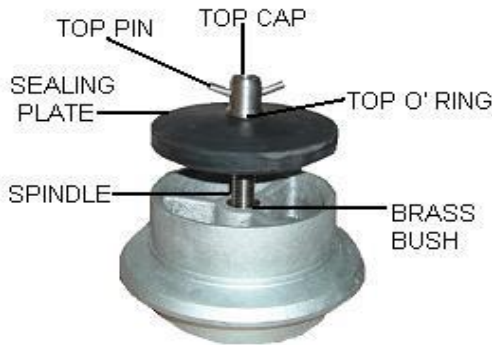

QISCROSS HYDRANT & SPARES

QISCROSS SCREWED HYDRANT (SOUTHERN CROSS TYPE)

- 80mm (3") QISCROSS Screwed Hydrant
- 100mm (4") QISCROSS Screwed Hydrant
- 125mm (5") QISCROSS Screwed Hydrant

These Screwed Hydrants are interchangeable with the Southern Cross style hydrants and feature a stainless steel spindle, top cap and sealing plate.

- QH3**
- QH4** [Link](#)
- QH5**

QISCROSS HYDRANT OUTLET (SOUTHERN CROSS TYPE)

- 80mm (3") QISCROSS Hydrant Outlet
- 100mm (4") QISCROSS Hydrant Outlet
- 125mm (5") QISCROSS Hydrant Outlet

These Hydrant Outlets are interchangeable with the Southern Cross style outlets and comes standard with stainless steel handle and cast stainless drive dog

- QO3**
- QO4** [Link](#)
- QO5**

SCREWED HYDRANT

HYDRANT OUTLET

QISCROSS SCREWED HYDRANT SPARES

- 80mm (3") Sealing Plate (Rubber coated stainless steel)
- 100mm (4") Sealing Plate (Rubber coated stainless steel)
- 125mm (5") Sealing Plate (Rubber coated stainless steel)
- Spindle Complete (Stainless Steel)(Includes QP4,QP5,QP6)
- Top Cap (Stainless Steel)
- Top Pin (Stainless Steel)
- Top O' Ring
- Brass Bush (Press Fit)

- QP0**
- QP1**
- QP2**
- QP3** [Link](#)
- QP4**
- QP5**
- QP6**
- QP14**

QISCROSS HYDRANT OUTLET SPARES

- Stainless Steel Drive Handle
- Brass Retaining Nut
- Stainless Steel Retaining Washer
- Handle Vee Seal (Rubber)
- Bottom Drive Dog (Cast Stainless Steel)
- Stainless Steel Drive Dog Split Pin
- Steel Side Latch
- 80mm (3") Outlet Gasket (use 100mm (4") QISCROSS Vee Rubber)
- 100mm (4") Outlet Gasket (use 125mm (5") QISCROSS Vee Rubber)
- 125mm (5") Outlet Gasket (use 150mm (6") QISCROSS Vee Rubber)