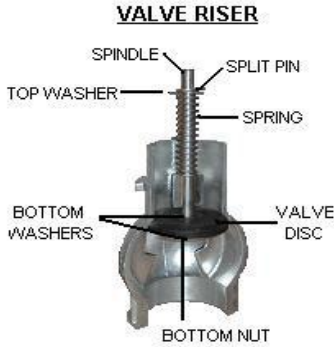

**"RJ" PRODUCT SPARES**

**"RJ" VALVE RISER SPARES**

100mm (4") "RJ" Valve disc (Rubber coated sealing disc) <b>Includes 2 x VR14 Washers</b>	<b>VR10</b>
125mm (5") "RJ" Valve disc (Rubber coated sealing disc) <b>Includes 2 x VR14 Washers</b>	<b>VR11</b>
Valve Riser Stainless Steel Spindle	<b>VR12</b>
Valve Riser Top Washer (Large) (Fits above spring at top of spindle)	<b>VR13</b> <a href="#">Link</a>
Valve Riser Bottom Washer (Small) <b>(One above &amp; one beneath the Valve Riser Disc)</b>	<b>VR14</b>
Valve Riser Bottom Nut (Fits at bottom of S/S Spindle)	<b>VR15</b>
Valve Riser S/S Split Pin (Retains Washer at top of Spindle)	<b>VR16</b>
Valve Riser Stainless Steel Spring	<b>VR17</b>

**"RJ" VALVE ELBOW SPARES**

100mm (4") Valve Elbow Gasket (Vee Rubber)	<b>J159</b>
125mm (5") Valve Elbow Gasket (Vee Rubber)	<b>J282</b>
100mm (4") Valve Elbow Swivel Bracket (Complete with Bolts & Nuts)	<b>VE18</b>
125mm (5") Valve Elbow Swivel Bracket (Complete with Bolts & Nuts)	<b>VE19</b>
Swivel Bracket Bolt & Nut	<b>VE20</b> <a href="#">Links</a>
Top Split Pin ( Attaches hand wheel to brass spindle)	<b>VE21</b>
Hand Wheel	<b>VE22</b>
Brass Spindle	<b>VE23</b>
Stainless Steel Spindle (Optional)	<b>VE23SS</b>
Packing Nut (Gland nut on top of Elbow body)	<b>VE24</b>
Standard Pusher Block (Attaches to bottom of brass spindle)	<b>VE25</b>
Bottom Split Pin (Attaches pusher block to brass spindle)	<b>VE26</b>

**"RJ" VALVE ELBOW EXTENSION SPARES**

Extended Pusher Block	<b>VX27</b>
100mm (4") Valve Elbow Gasket (Vee Rubber)	<b>J159</b> <a href="#">Links</a>
125mm (5") Valve Elbow Gasket (Vee Rubber)	<b>J282</b>

**"RJ" VALVE RISER SEALING CAP SPARES**

100mm (4") Valve Riser Sealing Cap Vee Gasket	<b>E5732</b>
125mm (5") Valve Riser Sealing Cap Vee Gasket	<b>E4477</b> <a href="#">Links</a>

**"RJ" CLAMP ON FLANGE SPARES**