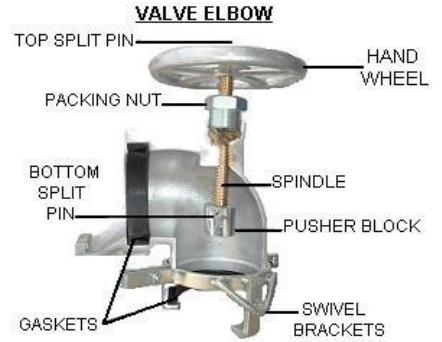

**"RJ" PRODUCT SPARES**

**"RJ" VALVE RISER SPARES**

100mm (4") "RJ" Valve disc (Rubber coated sealing disc) <b>Includes 2 x VR14 Washers</b>	<b>VR10</b>
125mm (5") "RJ" Valve disc (Rubber coated sealing disc) <b>Includes 2 x VR14 Washers</b>	<b>VR11</b>
Valve Riser Stainless Steel Spindle	<b>VR12</b>
Valve Riser Top Washer (Large) (Fits above spring at top of spindle)	<b>VR13</b> <a href="#">Link</a>
Valve Riser Bottom Washer (Small) <b>(One above &amp; one beneath the Valve Riser Disc)</b>	<b>VR14</b>
Valve Riser Bottom Nut (Fits at bottom of S/S Spindle)	<b>VR15</b>
Valve Riser S/S Split Pin (Retains Washer at top of Spindle)	<b>VR16</b>
Valve Riser Stainless Steel Spring	<b>VR17</b>

**"RJ" VALVE ELBOW SPARES**

100mm (4") Valve Elbow Gasket (Vee Rubber)	<b>J159</b>
125mm (5") Valve Elbow Gasket (Vee Rubber)	<b>J282</b>
100mm (4") Valve Elbow Swivel Bracket (Complete with Bolts & Nuts)	<b>VE18</b>
125mm (5") Valve Elbow Swivel Bracket (Complete with Bolts & Nuts)	<b>VE19</b>
Swivel Bracket Bolt & Nut	<b>VE20</b> <a href="#">Links</a>
Top Split Pin ( Attaches hand wheel to brass spindle)	<b>VE21</b>
Hand Wheel	<b>VE22</b>
Brass Spindle	<b>VE23</b>
Stainless Steel Spindle (Optional)	<b>VE23SS</b>
Packing Nut (Gland nut on top of Elbow body)	<b>VE24</b>
Standard Pusher Block (Attaches to bottom of brass spindle)	<b>VE25</b>
Bottom Split Pin (Attaches pusher block to brass spindle)	<b>VE26</b>

**"RJ" VALVE ELBOW EXTENSION SPARES**

Extended Pusher Block	<b>VX27</b>
100mm (4") Valve Elbow Gasket (Vee Rubber)	<b>J159</b> <a href="#">Links</a>
125mm (5") Valve Elbow Gasket (Vee Rubber)	<b>J282</b>

**"RJ" VALVE RISER SEALING CAP SPARES**

100mm (4") Valve Riser Sealing Cap Vee Gasket	<b>E5732</b>
125mm (5") Valve Riser Sealing Cap Vee Gasket	<b>E4477</b> <a href="#">Links</a>

**"RJ" CLAMP ON FLANGE SPARES**