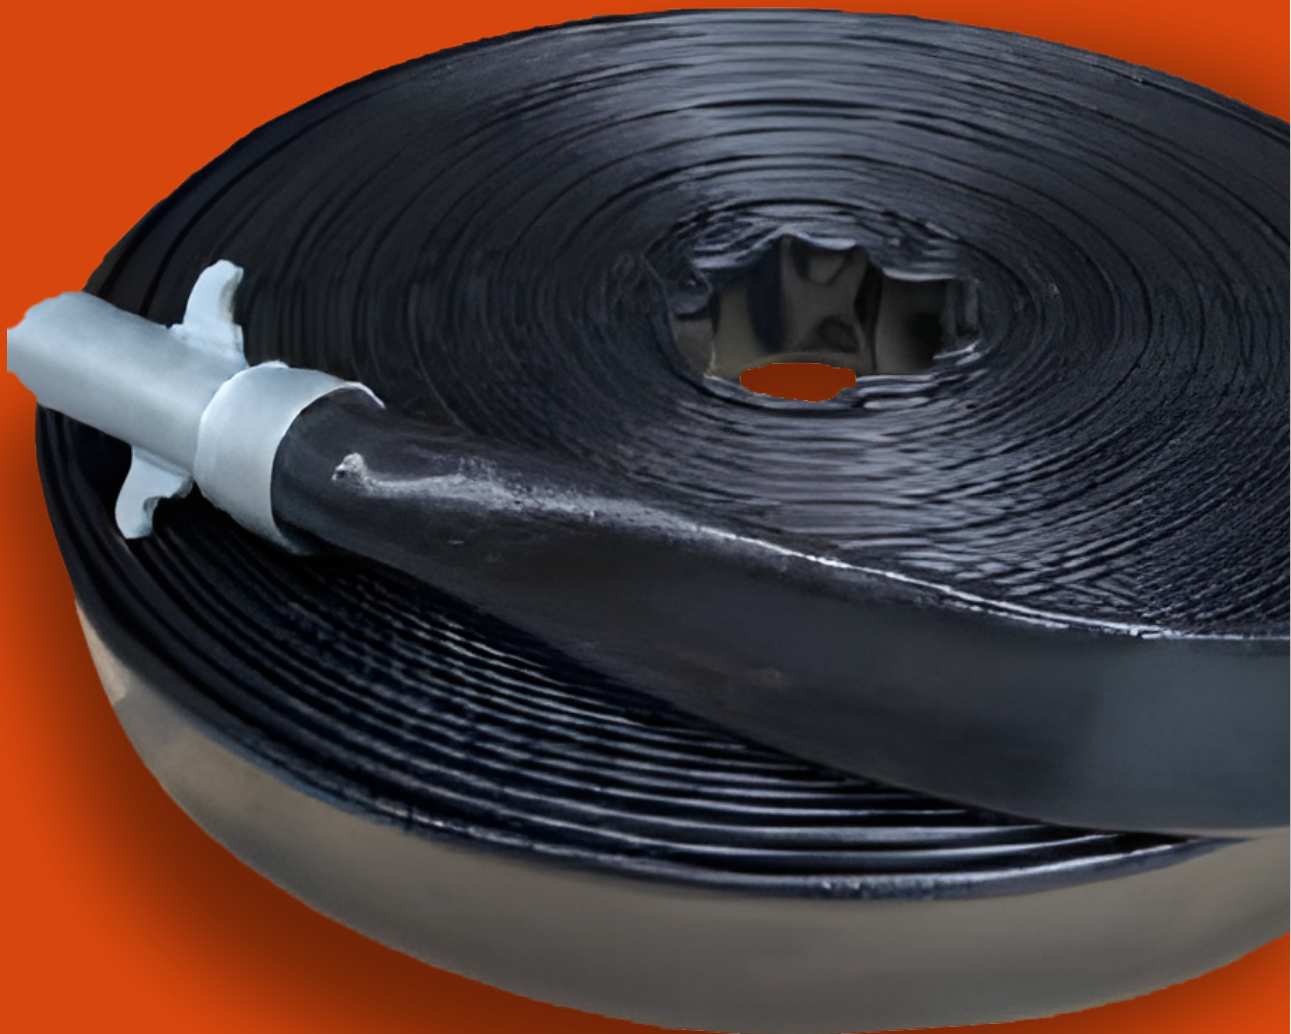

FLEXIDRAG HOSE

For Assistance please contact Michael: 0488 917 285 or
michael@irrigationdirect.com.au