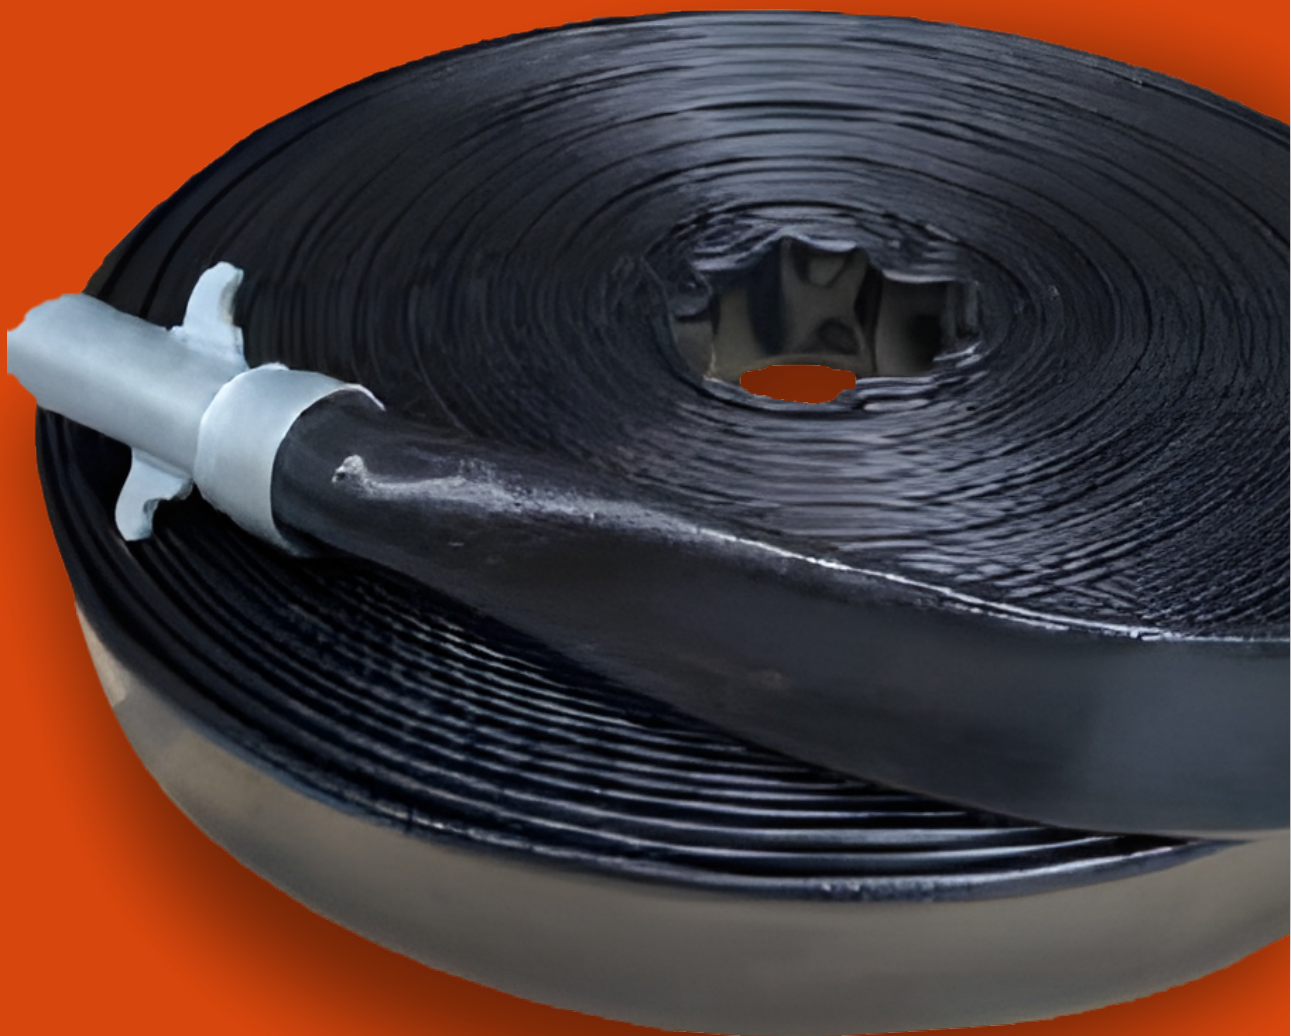

FLEXIDRAG HOSE

FLEXIDRAG

Premium Irrigation Layflat Hose

World Leading Quality

- ✔ Suitable for laterals or winch irrigation.
- ✔ Ultra-Durable.
- ✔ Versatile and UV stabilized.
- ✔ Quality Tested.
- ✔ Fully backed up by warranty.

FLEXIDRAG

Premium Irrigation Layflat Hose

The FLEXIDRAG is a high quality linear move or travelling irrigator hose. It is manufactured by weaving a high tensile polyester jacket and encapsulating this with abrasion resistant polyurethane. Our technically advanced annealing process gives a finishing treatment to this layflat hose, making it world's best standard. The Flexidrag is able to withstand high pressures on guns as well as remain flexible at low pressures on linear irrigators.

The Flexidrag is made in a large range of diameters from 40mm to 152mm and available in lengths up to 300m continuous. We proudly manufacture the hose in Australia ensuring that we include UV stabilisers in order to withstand the extremely high UV conditions.

Ideal for:

- Laterals, Linear, Boom & Travelling Irrigators
- Winch irrigation
- Effluent pumping
- Dewatering, Water Bypass & Potable Water applications

Annealed polyurethane cover

New improved Woven fabric