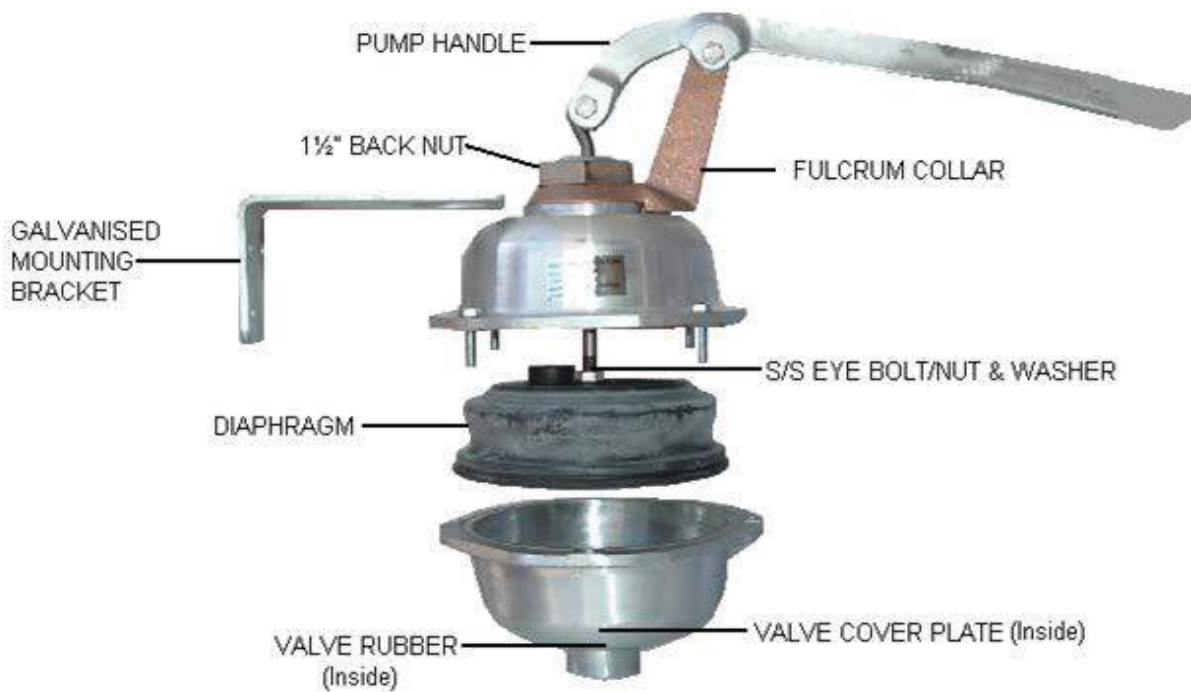

Pump Handle

RHPA/7

A

Stainless Steel Eye Bolt, Nut & Washer

RHPA/8

A

Valve Cover Plate

RHPA/11

A

Valve Rubber

RHPA/12

A

This "Read Hand Priming Pump" has a heavy duty polished Aluminium body with an Aluminium fulcrum collar. The Diaphragm is very solid rubber with a metal plate encompassed in the bottom for extra strength. Each Stroke displaces 1.9 litres of Air.

The inlet is 1" BSP and has been beefed up around this area.

The pump is not supplied with mounting bracket but this is available as a spare part if required.

**AJAX / QISJAX HAND PRIMING PUMPS & SPARE PARTS**