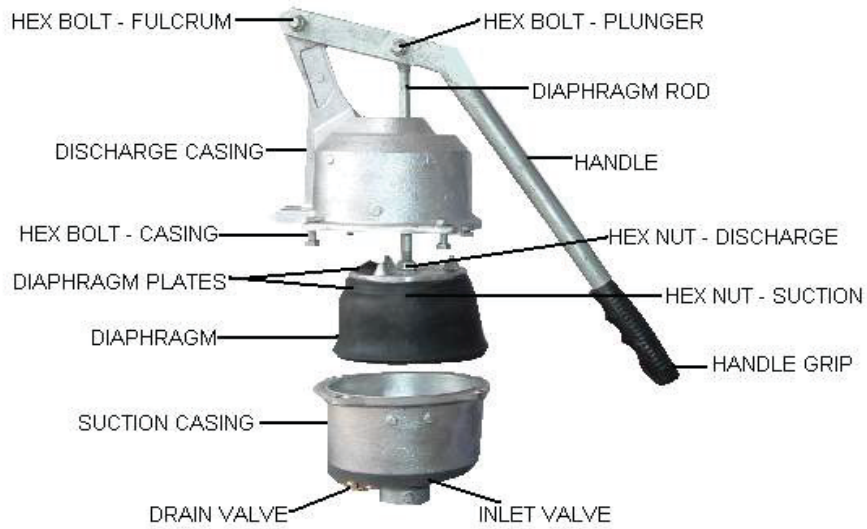

A

Valve Rubber

RHPA/12

A

This "Read Hand Priming Pump" has a heavy duty polished Aluminium body with an Aluminium fulcrum collar. The Diaphragm is very solid rubber with a metal plate encompassed in the bottom for extra strength. Each Stroke displaces 1.9 litres of Air.

The inlet is 1" BSP and has been beefed up around this area.

The pump is not supplied with mounting bracket but this is available as a spare part if required.

**AJAX / QISJAX HAND PRIMING PUMPS & SPARE PARTS**

**QISJAX HAND PRIMING PUMP SPARES (Formerly AJAX)**

Discharge Casing	<b>DHP2</b>	<b>A</b>
Inlet Valve (Rubber)	<b>DHP24</b>	<b>A</b>
Hex Bolt - Casing Assembly	<b>DHP62</b>	<b>A</b>
Hex Nut - Casing Assembly	<b>DHP65</b>	<b>A</b>
Diaphragm	<b>DHP67</b>	<b>A</b>
Handle	<b>DHP72</b>	<b>A</b>